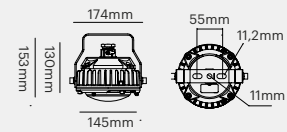

# Aplique Led

Led Wall Light

Zona 1-21

IP66

IK10

Atex

Acabado /Finish ●

Cree