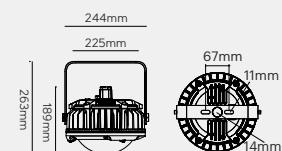

# Campana Led

Led High Bay

Zona 1-21

IP66

IK10

Atex

Acabado /Finish ●

Cree