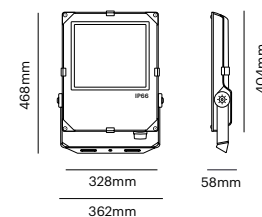

Selectores de Potencia y CCT

Power and CCT Selectors