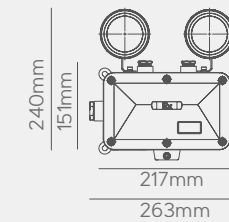

Emergencia Led

Led emergency

Zona 1-21

IP66

IK10

Atex

Acabado /Finish ●

Cree

- 5 años
- IP66
- IK10
- 120°
- CRI>70
- 100.000h
- 220V
- 50-60Hz
- >100.000
- >0,95
- -20°C +40°C
- Atex

EcoRaee 0,50 Uds 1 Zone 1

Ref	W/Led	CCT	Lm	PVP
83507	2x3W	5.700K	720	309,90 €

01

02

03

04

05

Atex