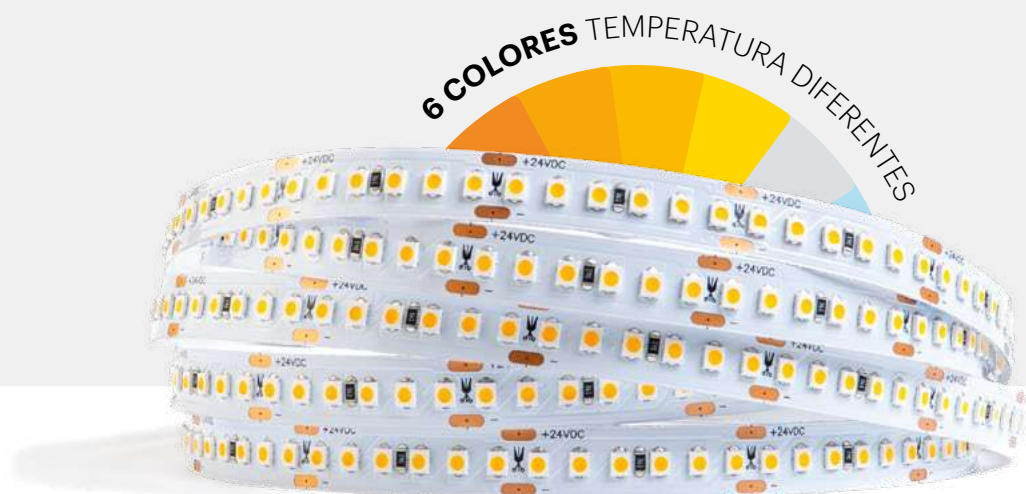

Newton Nuevo

Tira led 24V

Led strip 24V

- 5 años
- 120°
- CRI > 90
- 50.000h
- Regulable
- 24V
- 100.000
- -20°C +40°C