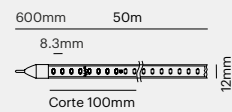

Tesla IP67 3M

Tira Led 230V

Led strip 230V