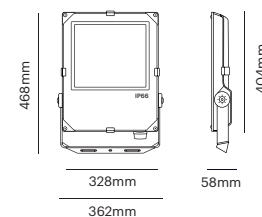

Selectores de Potencia y CCT

Power and CCT Selectors