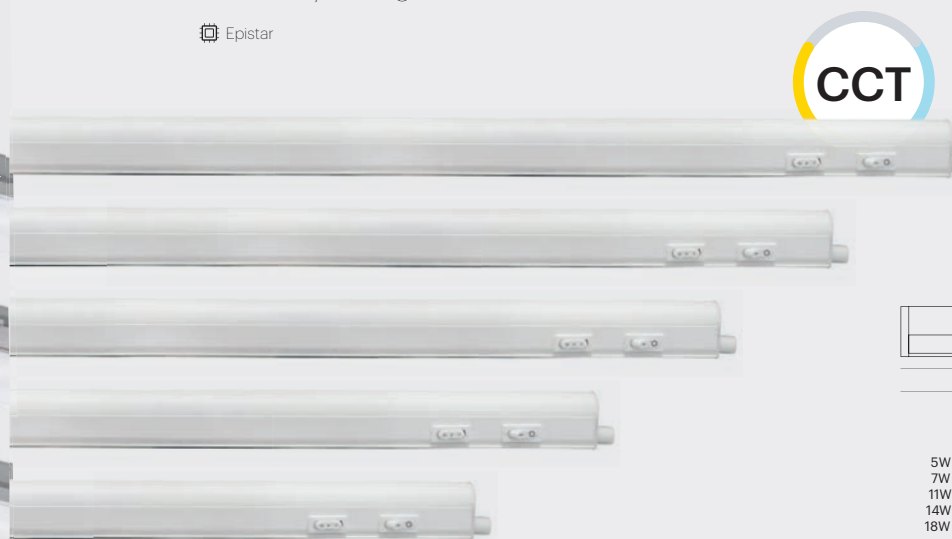

Alexia

Regleta Led

Led Batten

Acabado /Finish ☐

Epistar

CCT

Modelo T6 con Selector CCT *Model T6 with CCT Selector*

l1	l2
5W - 313mm	5W - 363mm
7W - 572mm	7W - 623mm
11W - 873mm	11W - 923mm
14W - 1173mm	14W - 1223mm
18W - 1473mm	18W - 1523mm

- 3 años
- IP33
- 90°
- UGR<19
- CRI>80
- 30.000h
- 176-264V
- 50-60Hz
- >50.000
- >0,90
- -20°C +40°C

EcoRaee 0,09 Uds 30

Ref	W/Led	CCT	Lm	PVP
83201	5W	3.000K - 4.000K - 6.500K	500-590	16,35 €
83202	7W	3.000K - 4.000K - 6.500K	700-790	20,65 €
83203	11W	3.000K - 4.000K - 6.500K	1.100-1.200	27,20 €
83204	14W	3.000K - 4.000K - 6.500K	1.400-1.500	32,55 €
83219	18W	3.000K - 4.000K - 6.500K	1.800-1.900	35,80 €