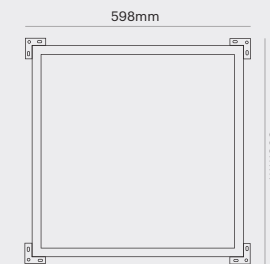

Paneles Led

Led panels

Acabado /Finish ☐

Epistar

- 3 años
- IP20
- 120°
- CRI>80
- Flicker free
- 30.000h
- 160-270V
- 50-60Hz
- 50.000
- >0,90

Permite
instalación
en superficie

*Allows surface
installation*